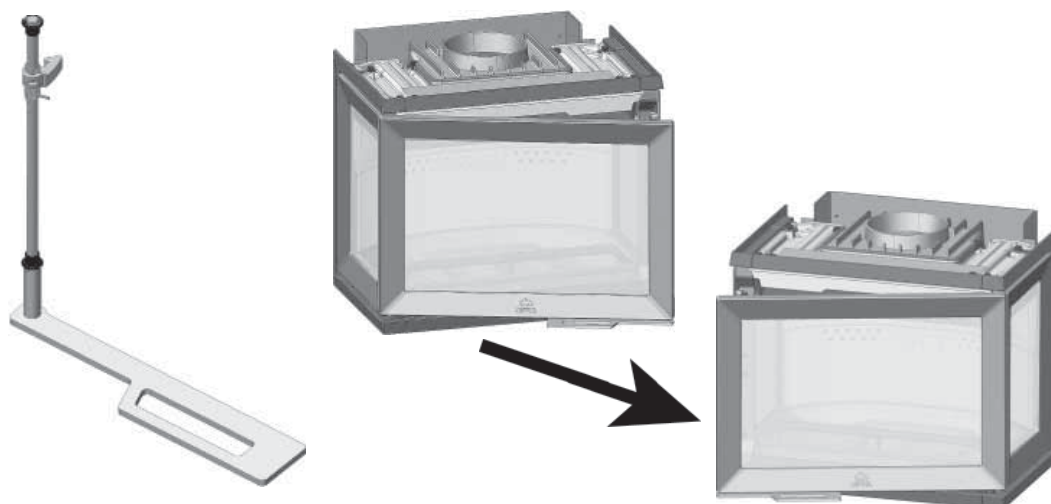

# Dørlås komplett høyrehengslet/ Door lock complete right-hinged

Jøtul I 520/I 620  
Manual version P01

NO - Monteringsanvisning  
GB - Installation Instructions

Art. no. 50045754

*Manualene må oppbevares under hele produktets levetid.  
The manuals which are enclosed with the product must be kept throughout the product's entire service life.*